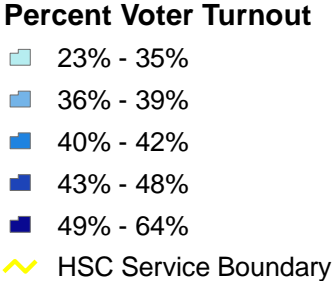

Voting Rates by County in Texas, 2002

% Registered Voters Who Voted

TEXAS TECH UNIVERSITY
 Center for Geospatial Technology

Atlas of Rural and Community Health